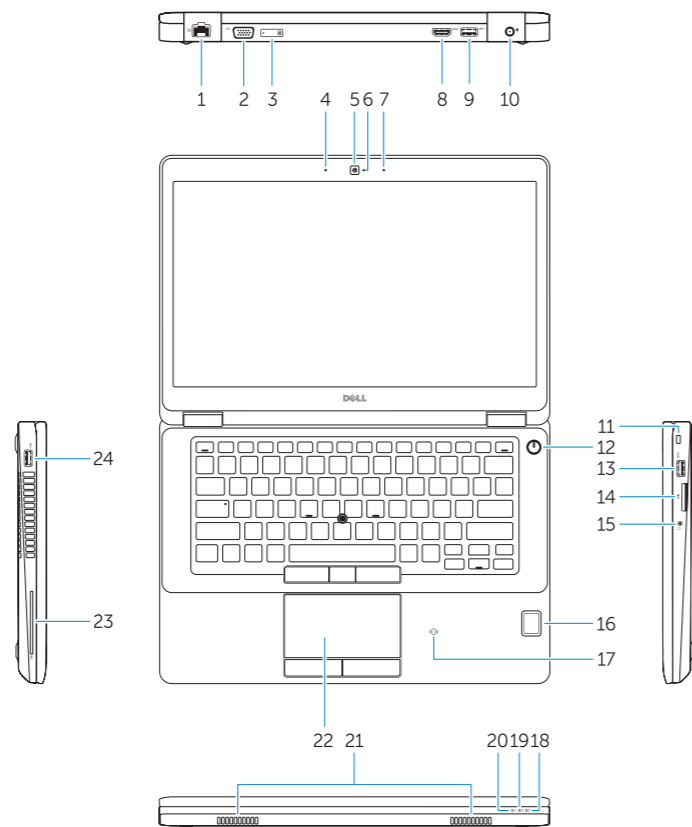

## Features

功能部件 | 功能 | 外觀 | 기능

1. Network connector
2. VGA connector
3. SIM card slot (optional)
4. Microphone
5. Camera (optional)
6. Camera-status light (optional)
7. Microphone
8. HDMI connector
9. USB 3.0 connector
10. Power connector
11. Security cable-slot
12. Power button
13. USB 3.0 connector with PowerShare
14. SD memory-card reader
15. Headphone connector
16. Touch fingerprint reader (optional)
17. Contactless smart-card reader (optional)
18. Battery-status light
19. Hard-drive activity light
20. Power-status light
21. Speakers
22. Touchpad
23. Smart-card reader(optional)
24. USB 3.0 connector
25. Docking connector
26. Service-tag label